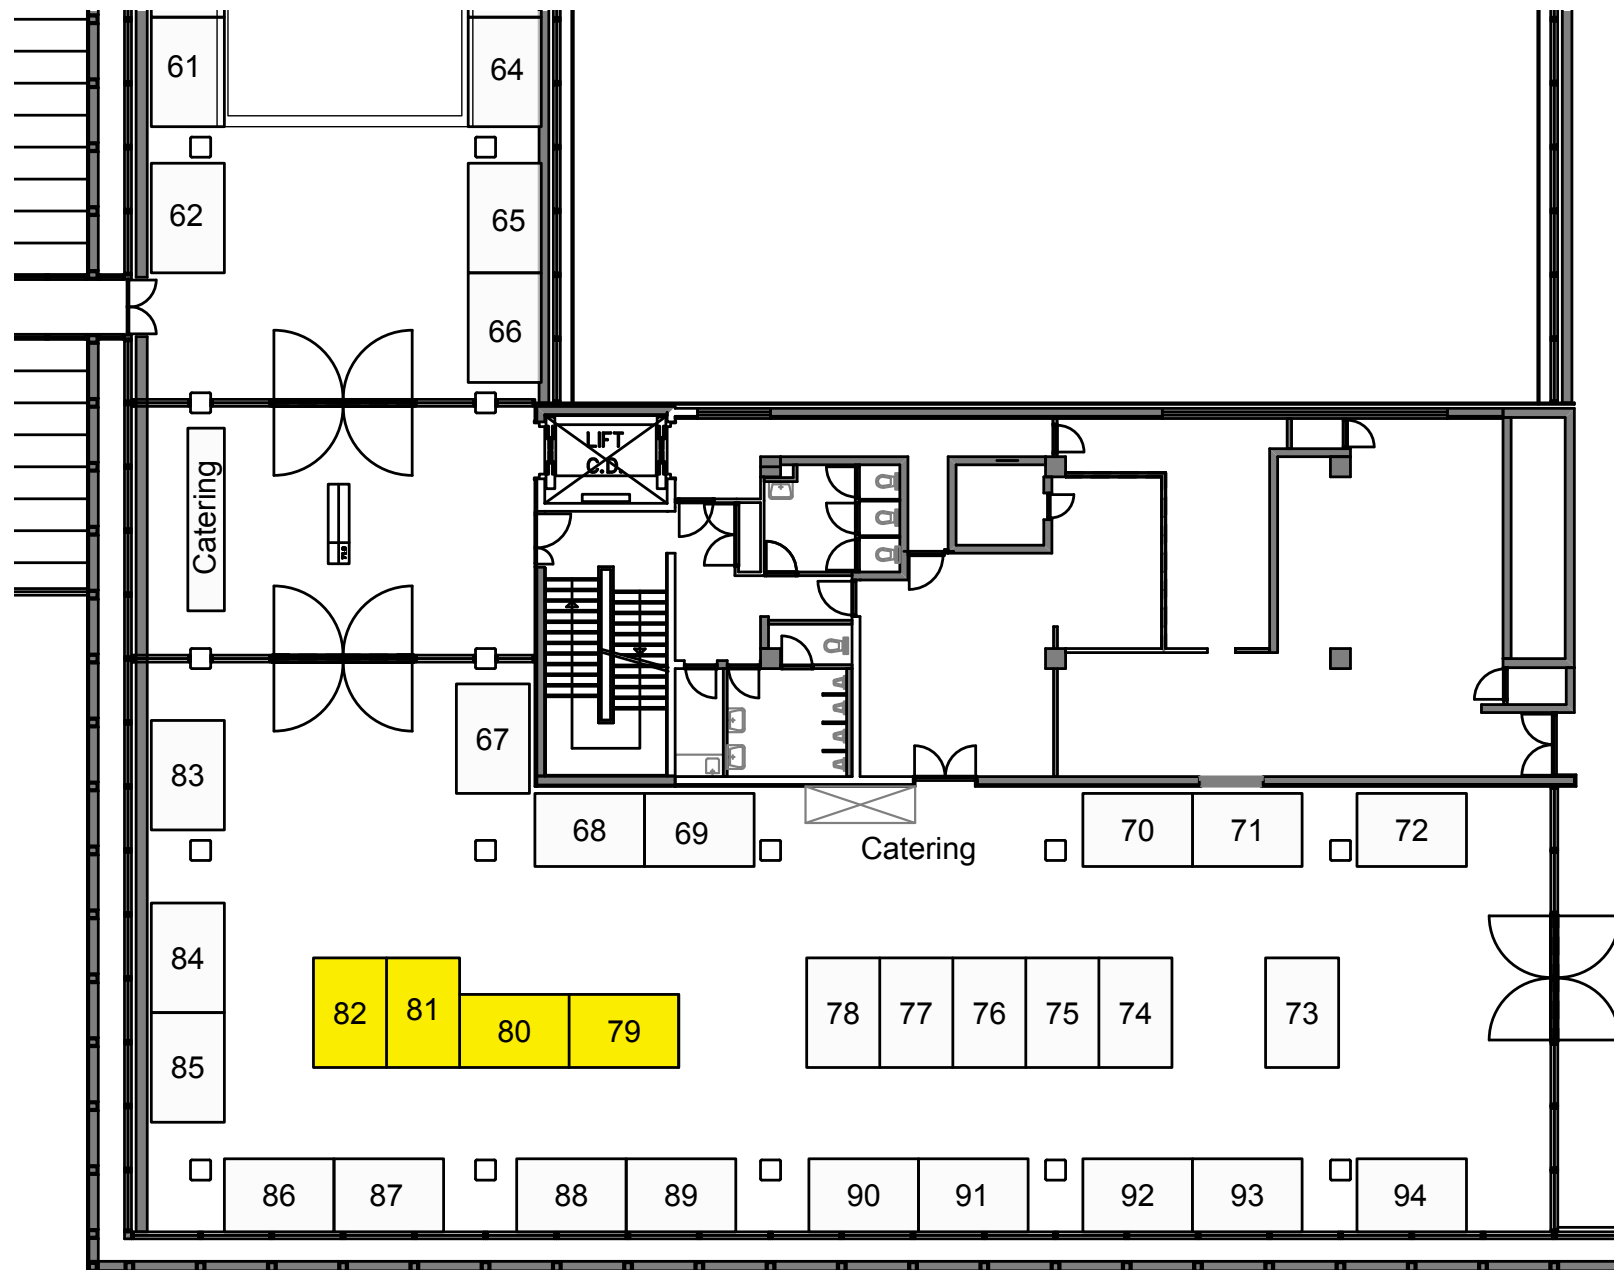

CLASSICAL:NEXT 2019

SITUATION PLAN

WHERE

**MESSESTAND
SWISS MUSIC
79, 80, 81, 82**