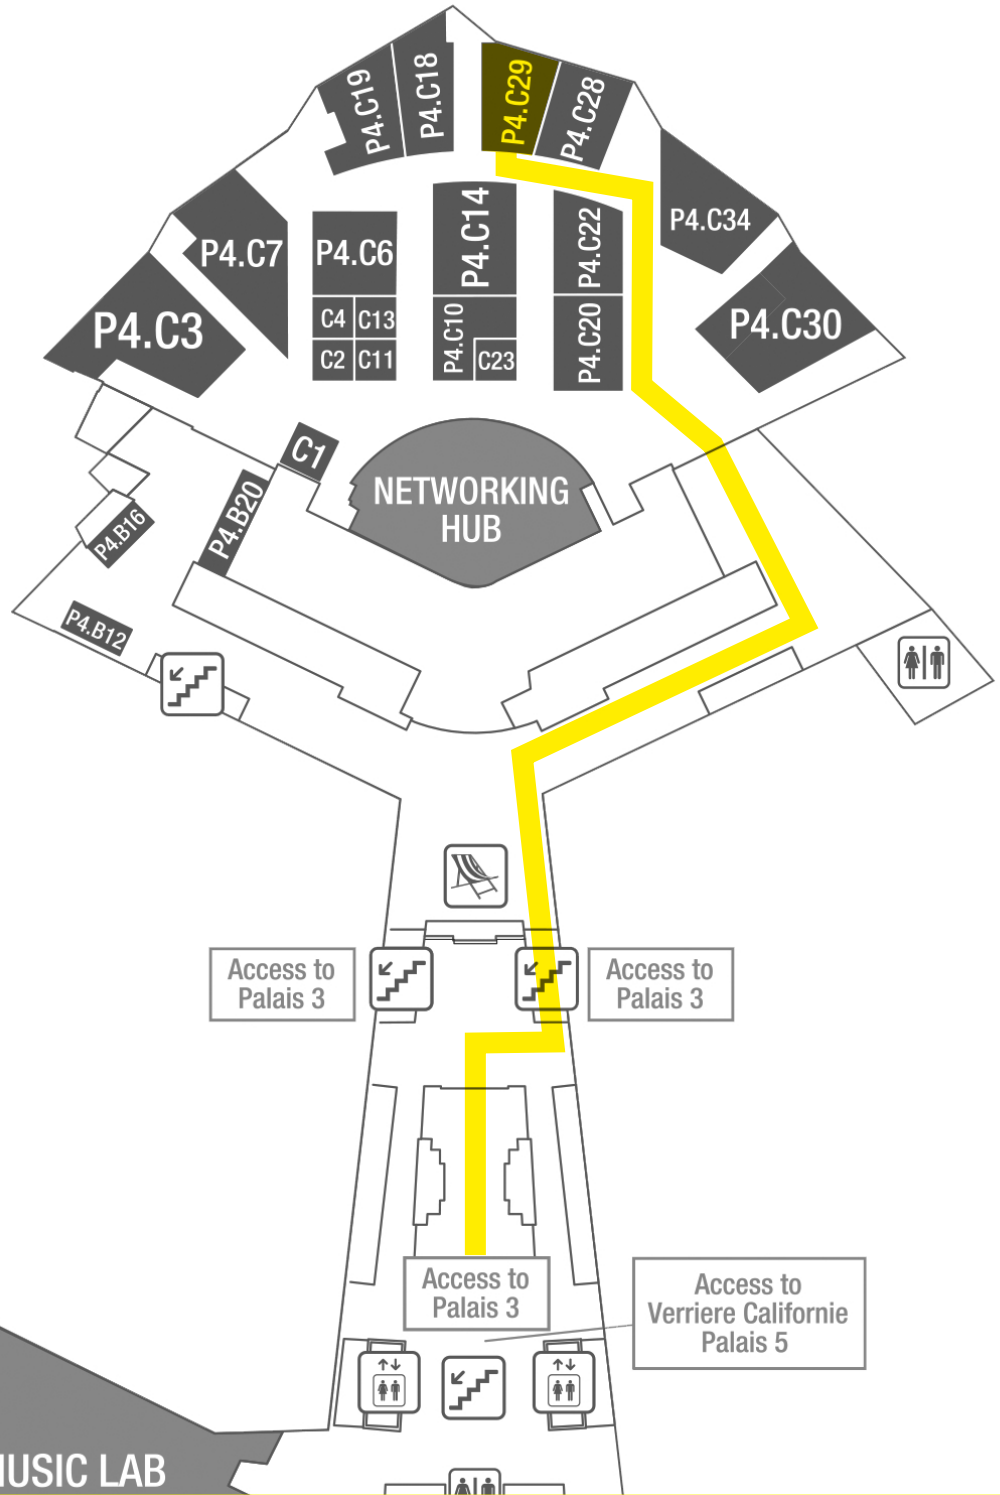

SWISS MUSIC

WHERE

SWISS PAVILION
P4.C29
PALAIS 4

MIDEM 2019
SITUATION PLAN