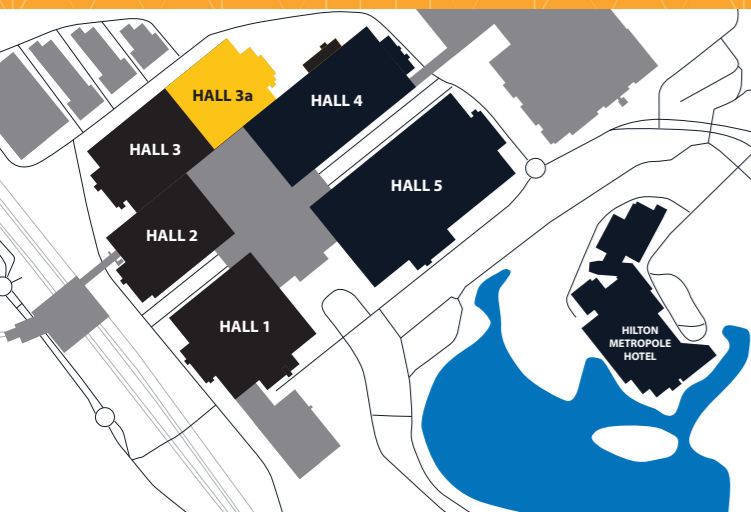

NEC HALL 3A

 **FOOD AND DRINK**

 **TOILETS**

 **PIN COLLECTIVE PARTICIPANTS**

 **HELP DESK** 3A-T36

 **SHOP & DROP** 3A-806

TRADE HALL OPENING HOURS

Friday: 9am – 6pm
 Saturday: 9am – 6pm
 Sunday: 9am – 4pm

NEC HALL 3