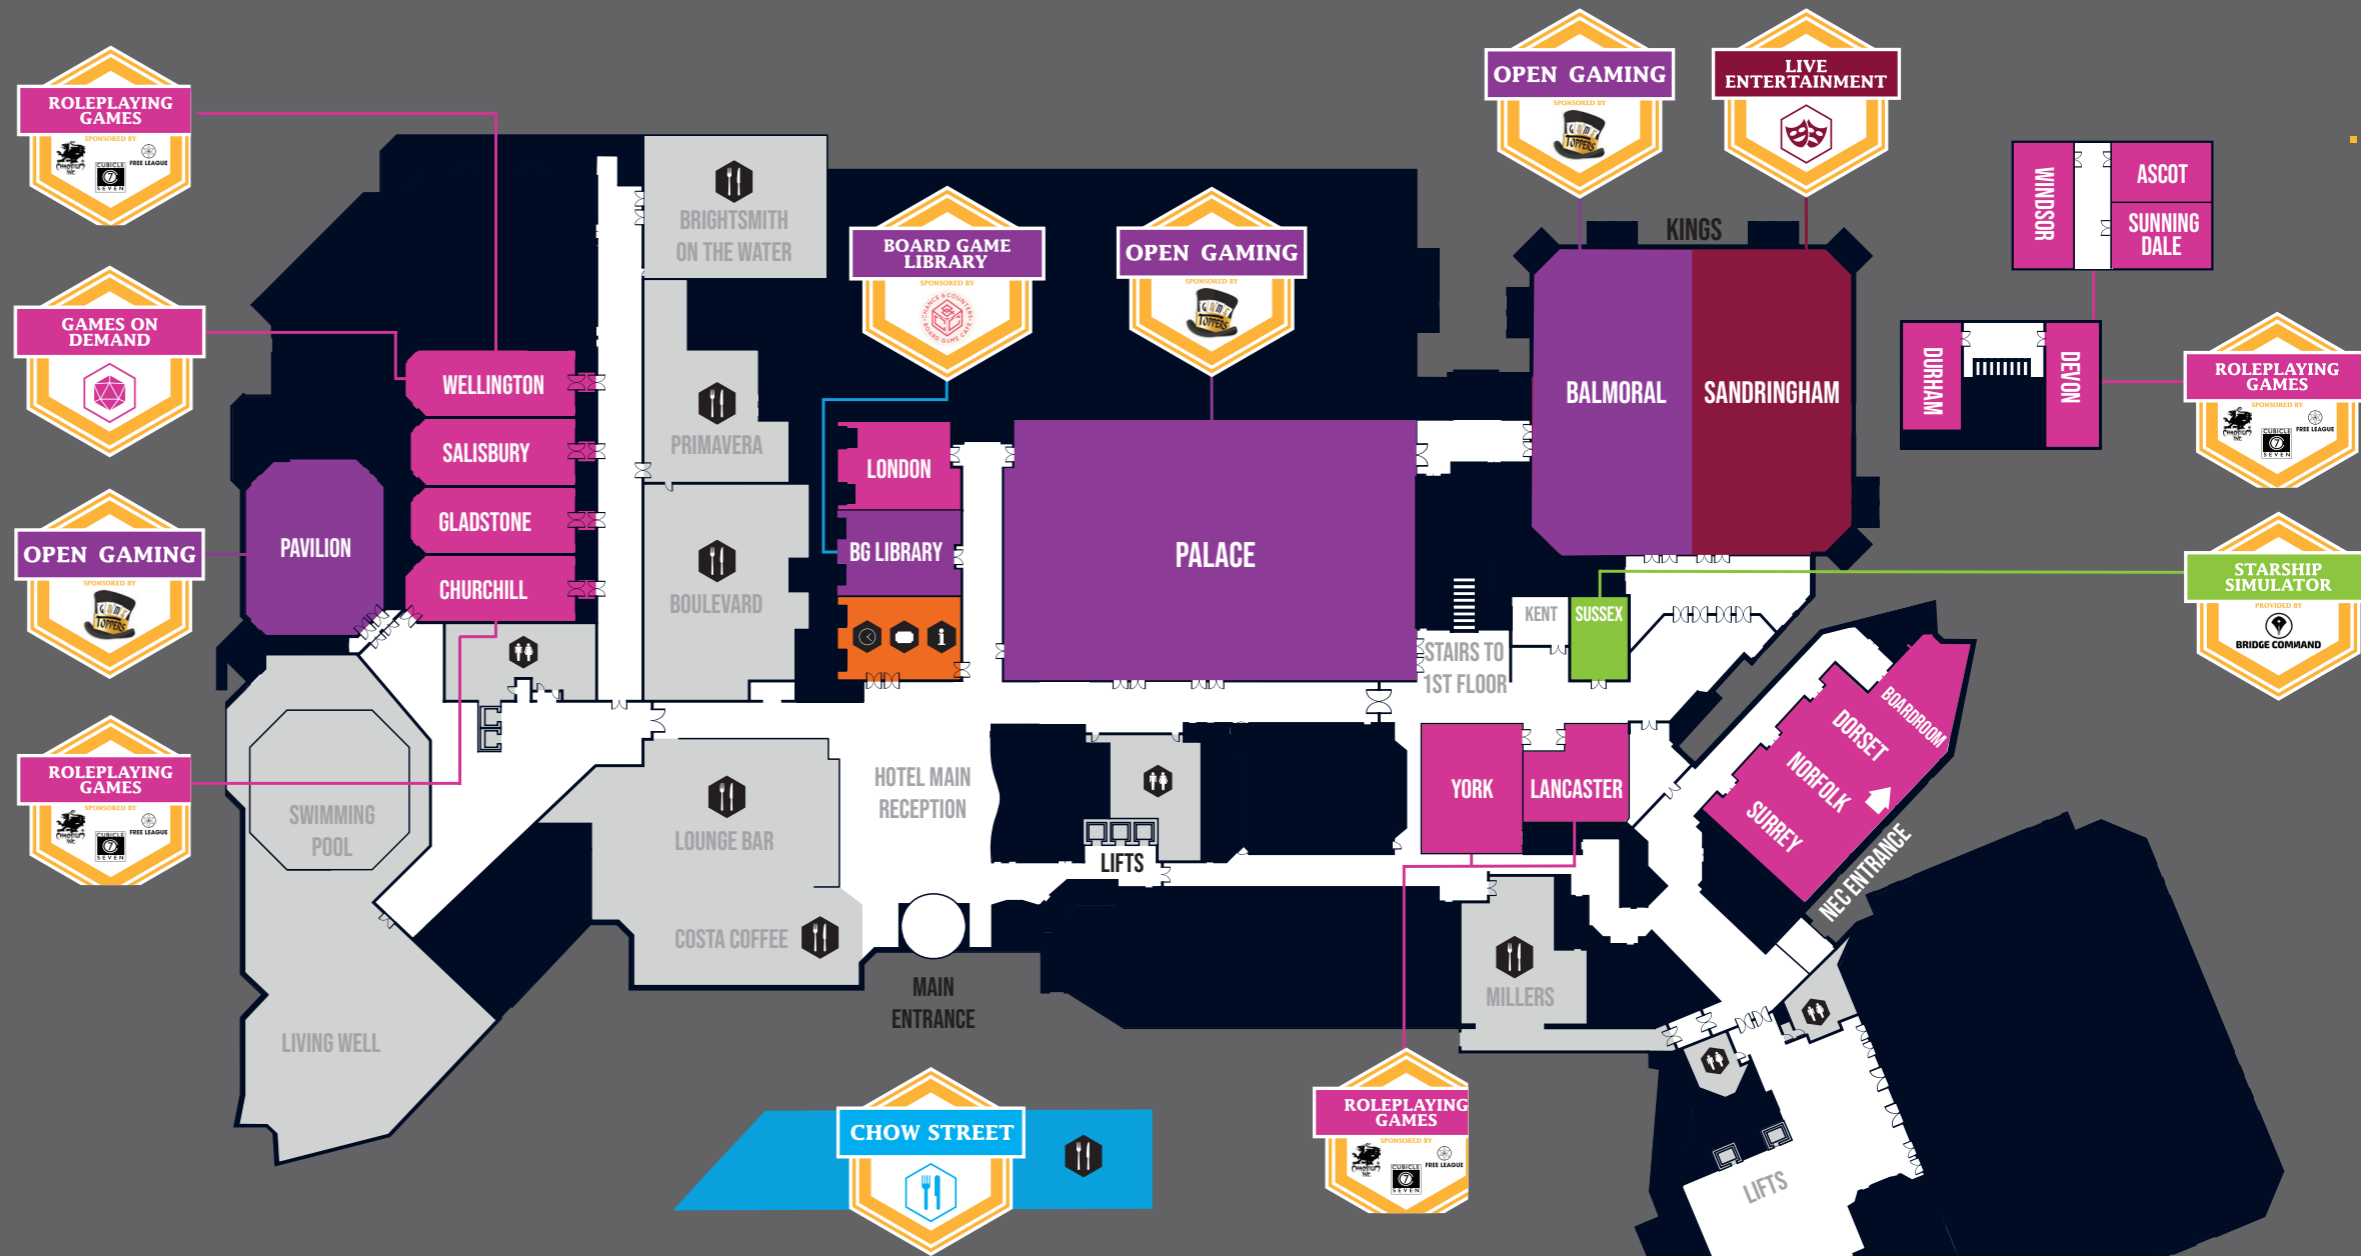

# HILTON METROPOLE HOTEL

-  HELP DESK
-  TICKETING
-  EVENT DESK
-  FOOD AND DRINK
-  TOILETS

### BOARD GAME LIBRARY

Friday: 9am – 6pm  
Saturday: 9am – 6pm

### OPEN GAMING ROOMS

Friday: 10am – Midnight  
Saturday: 10am – Midnight  
Sunday: 10am – 5pm

### ROLEPLAYING ROOMS

Friday: 9am – Midnight  
Saturday: 9am – Midnight  
Sunday: 9am – 7pm